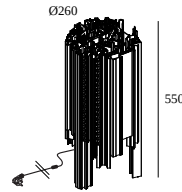

HIGH PROFILE F1 E27

29912 0000 RW

AVAILABLE IN

PINK 29912 0000 P

RANDOM 29912 0000 RND

RAW WHITE 29912 0000 RW

TURQUOISE 29912 0000 T

 [View on website](#)

General info

LOCATION	indoor
INSTALLATION	Floor Stand alone
INGRESS PROTECTION	IP20
WEIGHT (KG)	8.8
ADJUSTABILITY	non adjustable
INFORMATION	EXCL.4 X FILAMENT LED BULB E27 T45 INCL.1 x CABLE 3 x 0.75mm ² 2m + SWITCH + CEE 7/7 plug